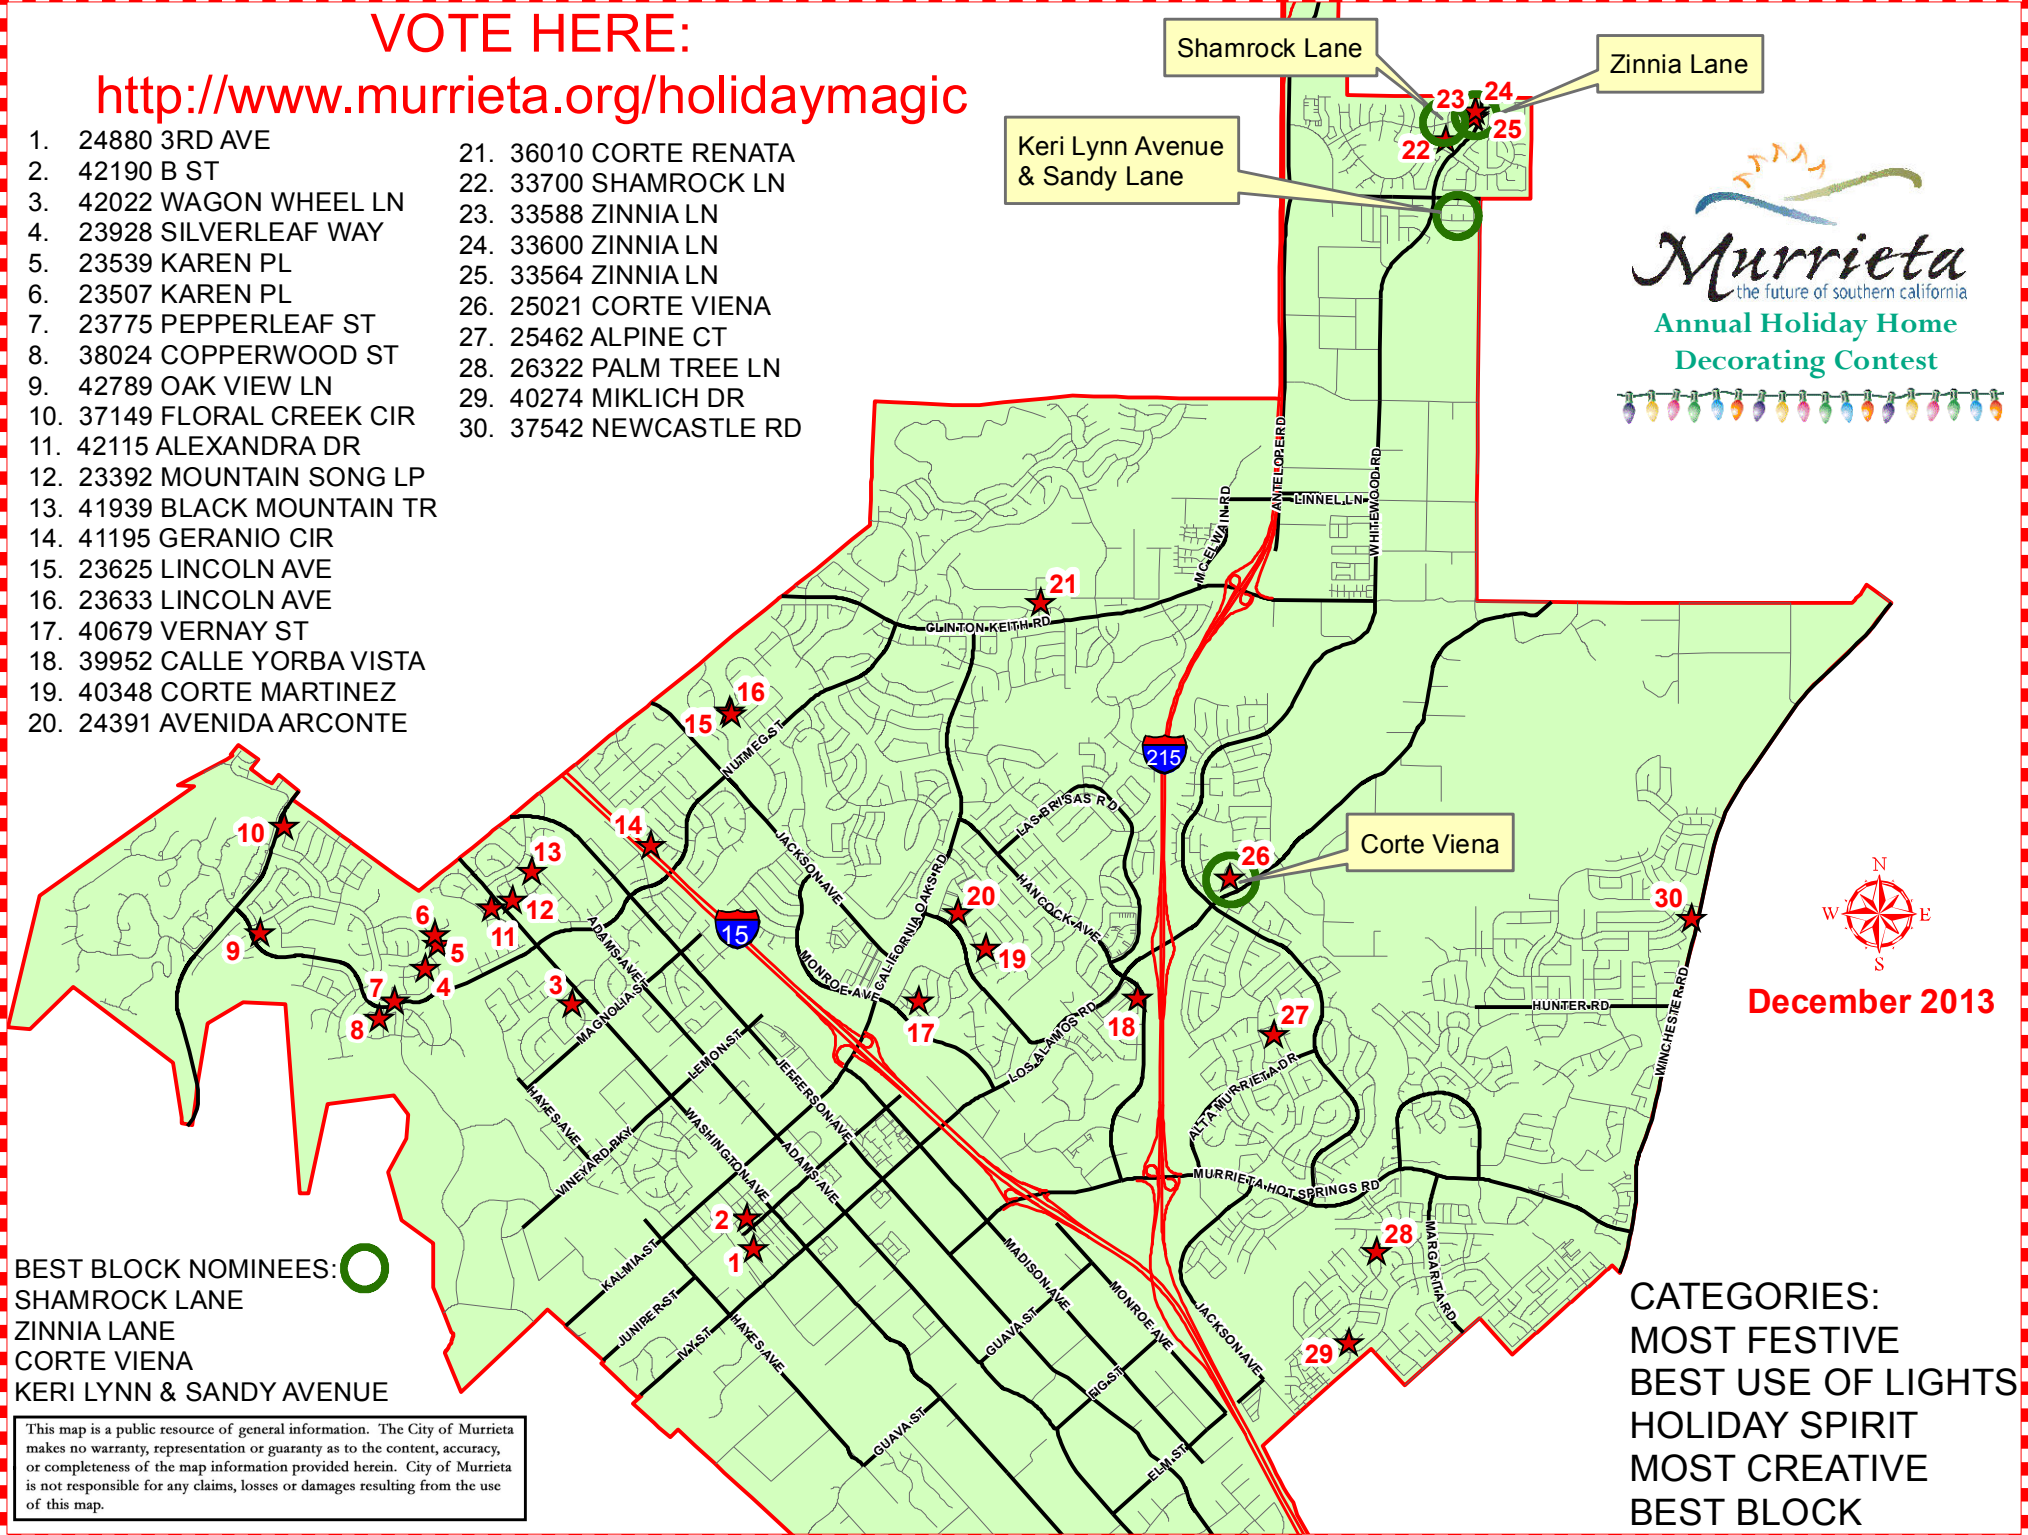

VOTE HERE:

<http://www.murrieta.org/holidaymagic>

- | | |
|-----------------------------|------------------------|
| 1. 24880 3RD AVE | 21. 36010 CORTE RENATA |
| 2. 42190 B ST | 22. 33700 SHAMROCK LN |
| 3. 42022 WAGON WHEEL LN | 23. 33588 ZINNIA LN |
| 4. 23928 SILVERLEAF WAY | 24. 33600 ZINNIA LN |
| 5. 23539 KAREN PL | 25. 33564 ZINNIA LN |
| 6. 23507 KAREN PL | 26. 25021 CORTE VIENA |
| 7. 23775 PEPPERLEAF ST | 27. 25462 ALPINE CT |
| 8. 38024 COPPERWOOD ST | 28. 26322 PALM TREE LN |
| 9. 42789 OAK VIEW LN | 29. 40274 MIKLICH DR |
| 10. 37149 FLORAL CREEK CIR | 30. 37542 NEWCASTLE RD |
| 11. 42115 ALEXANDRA DR | |
| 12. 23392 MOUNTAIN SONG LP | |
| 13. 41939 BLACK MOUNTAIN TR | |
| 14. 41195 GERANIO CIR | |
| 15. 23625 LINCOLN AVE | |
| 16. 23633 LINCOLN AVE | |
| 17. 40679 VERNAY ST | |
| 18. 39952 CALLE YORBA VISTA | |
| 19. 40348 CORTE MARTINEZ | |
| 20. 24391 AVENIDA ARCONTE | |

BEST BLOCK NOMINEES: 
 SHAMROCK LANE
 ZINNIA LANE
 CORTE VIENA
 KERI LYNN & SANDY AVENUE

This map is a public resource of general information. The City of Murrieta makes no warranty, representation or guaranty as to the content, accuracy, or completeness of the map information provided herein. City of Murrieta is not responsible for any claims, losses or damages resulting from the use of this map.

December 2013

CATEGORIES:
 MOST FESTIVE
 BEST USE OF LIGHTS
 HOLIDAY SPIRIT
 MOST CREATIVE
 BEST BLOCK